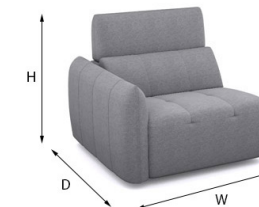

B150R  
(102 cm x 91 cm x 102 cm)

EK01  
(100 cm x 91 cm x 100 cm)

CH00L  
(100 cm x 91 cm x 160 cm)

CH00R  
(100 cm x 91 cm x 160 cm)

P000L/P000R  
(88 cm x 45 cm x 100 cm)

P010L/P010R  
(49 cm x 45 cm x 100 cm)

E100EL  
(66 cm x 91 cm x 100 cm)

E150EL  
(86 cm x 91 cm x 100 cm)

B100EL  
(81 cm x 91 cm x 102 cm)

B100ER  
(81 cm x 91 cm x 102 cm)

B150EL  
(102 cm x 91 cm x 102 cm)

B150ER  
(102 cm x 91 cm x 102 cm)

Dimensions  
(W x H x D cm)

### Main dimensions:

Seat height: 45 cm / Base height: 91 cm / Seat depth: 59 cm / Armrest width: 15 cm

*Dimensions presented in the technical sheet and in the catalogue may vary from actual ones with tolerance of +/- 4 cm per module.*