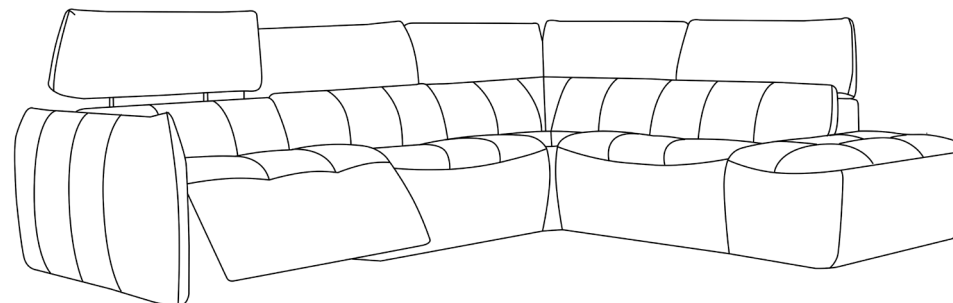

B150EL
(102 cm x 91 cm x 102 cm)

B150ER
(102 cm x 91 cm x 102 cm)

Dimensions
(W x H x D cm)

Fabric zones:

○ Base + assises + coussins dossier / Base + seat + back pillows

Informations generales:

Structure de la carcasse:

Panneaux de particules, bois massif et panneaux de fibres

Assises:

Assise en mousse polyuréthane de densité N 35 kg/m³

Dossier:

Mousse polyuréthane de densité R 25 kg/m³ + polyuréthane de densité N 21 kg/m³

Suspension:

Assise: Sangles de tapissier / Dossier: Sangles de tapissier

Pieds:

Plastique

Dimensions principales:

Hauteur d'assise: 45 cm / Hauteur de caisse: 91 cm / Profondeur d'assise: 59 cm / Largeur de l'accoudoir: 15 cm

Les dimensions données dans les fiches techniques et dans le catalogue sont à titre indicatif, nous vous remercions de bien vouloir tenir compte d'une tolérance de +/- 4cm sur chaque element.

General data:

Frame:

fiberboard, wood, chipboard

Seats:

Seats in polyurethane foam N 35 kg/m³

Back:

Polyurethane foam R 25 kg/m³ + polyurethane foam N 21 kg/m³

Suspension:

Seats: Belts / Back: Belts

Feet:

Plastic

Main dimensions:

Seat height: 45 cm / Base height: 91 cm / Seat depth: 59 cm / Armrest width: 15 cm

Dimensions presented in the technical sheet and in the catalogue may vary from actual ones with tolerance of +/- 4 cm per module.